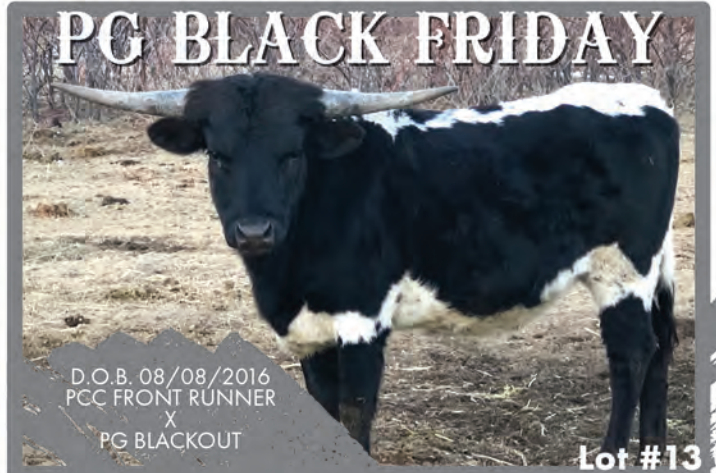

SIRE: COWBOY CATCHIT CHEX 83.375"
DAM: 2A DAISY DUKE - 84"

5 TIME HORN
SHOWCASE
WINNER

PACE/GASKILL PARTNERSHIP CONSIGNMENTS

RICH N RARE

D.O.B. 04/14/2007
TOP CALIBER
X
HORSE HEAD SQUEAKING BY

Lot #73

PG BLACK FRIDAY