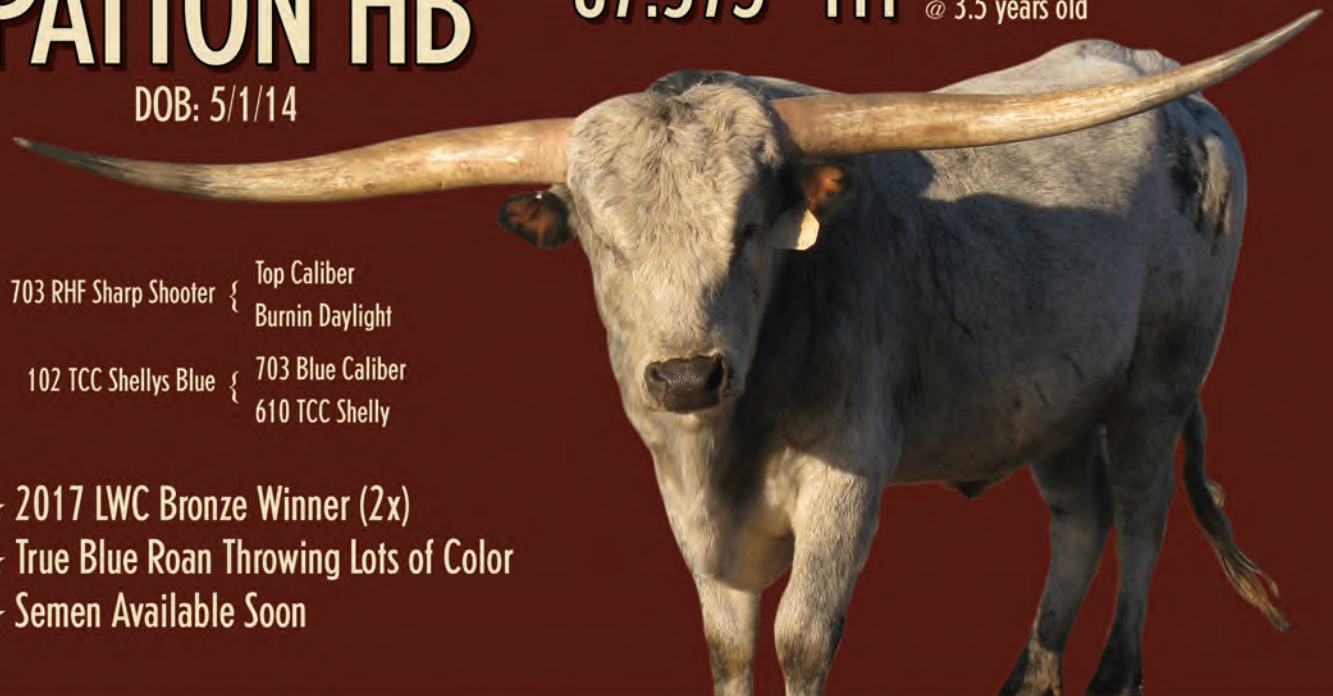

PATTON HB

DOB: 5/1/14

87.375" TTT At the 2017 LWC
@ 3.5 years old

703 RHF Sharp Shooter { Top Caliber
Burnin Daylight

102 TCC Shellys Blue { 703 Blue Caliber
610 TCC Shelly

- ★ 2017 LWC Bronze Winner (2x)
- ★ True Blue Roan Throwing Lots of Color
- ★ Semen Available Soon