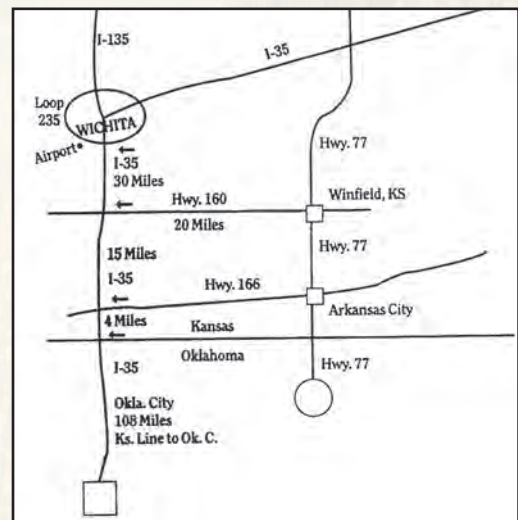

Contact Molly Clubb, Hired Hand, for additional assis-
tance: 319-269-8903 or molly@hiredhandsoftware.com.

SALE LOCATION

7168 Hwy 160 • Winfield, KS

End Of Trail Ranch

June 22-23, 2018

Winfield Livestock Auction